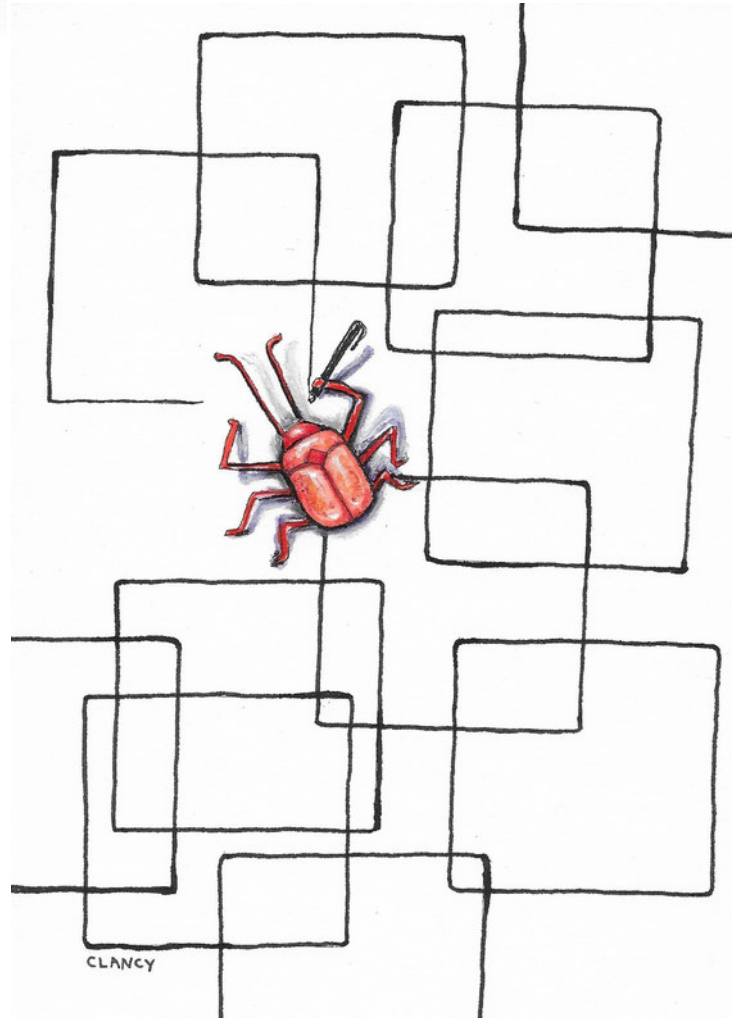

*8 x 10 inches  
ink, gouache and acrylic*

*Raining Cats and Dogs*

*10 x 8 inches  
ink and gouache*

*on the following pages is a 5 part painting:*

*In The Rabbit Hole*

*(parts A,B,C,D, E)  
each part is 10 x 8 inches  
ink and acrylic*

CLANCY

CLANCY

CLANCY

CLANCY

CLANCY

Genus: Doodlebug  
Species: Grey Long Line Beetle

7 x 5 inches  
ink and gouache

Genus: Doodlebug  
Species: Yellow Short Line Beetle

7 x 5 inches  
ink and gouache

CLANCY

Genus: Doodlebug  
Species: Green Paisley Beetle

7 x 5 inches  
ink and gouache

Genus: Doodlebug  
Species: Orange Square Beetle

7 x 5 inches  
ink and gouache

CLANCY

a painting of  
me, Sue Clancy,  
the person  
who wrote  
and painted  
this book